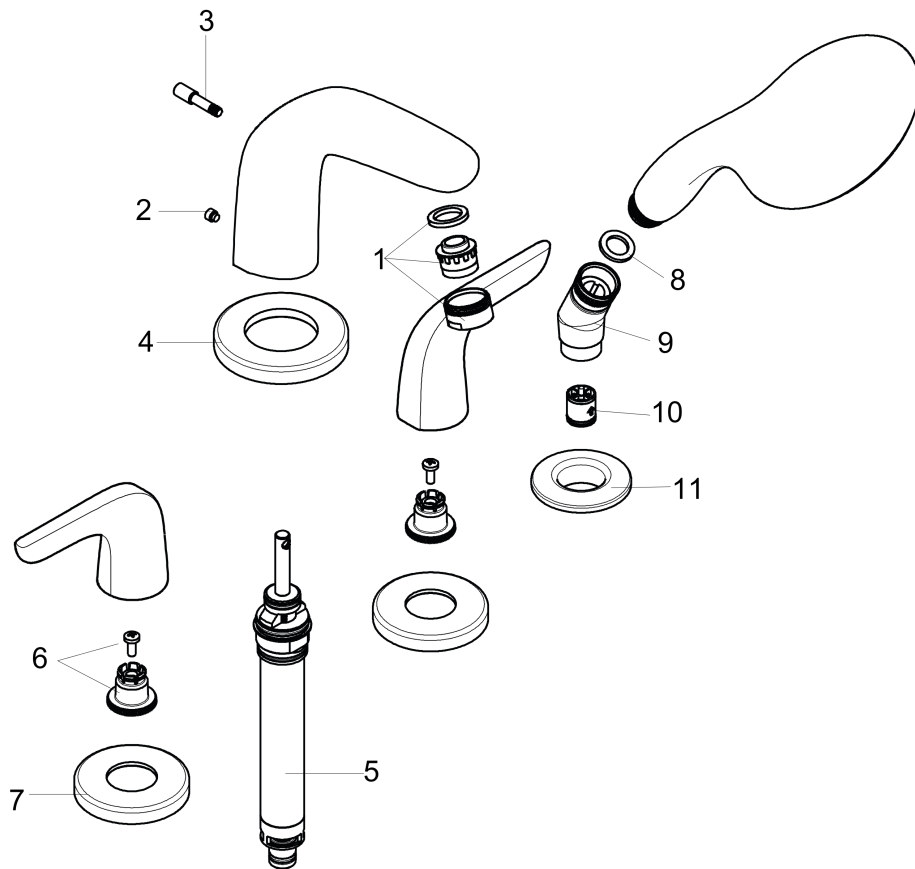

Allegro E

Trim, 4-Hole Roman Tub Set

Finishes : **Chrome** Part no. : **04184000**

Description

Required accessories

- Rough, 4-Hole Roman Tub Set (#06646USA)

Item details

List Price \$ 550.00

Product image

Scale drawing

Allegro E

Trim, 4-Hole Roman Tub Set

Finishes : **Chrome** Part no. : **04184000**

Exploded drawing

Year of production: >05/08

Allegro E

Trim, 4-Hole Roman Tub Set

Finishes : **Chrome** Part no. : **04184000**

Spare parts list

Year of production: >05/08

Pos.	Description	Part no.	Price	PU
1	aerator M24x1 (25 l/min)	13956000	\$ 12.00	1
2	hollow set screw M6x6	97660000	\$ 7.00	1
3	diverter knob	98707000	\$ 23.00	1
4	escutcheon Ø 70 mm	97779000	\$ 54.00	1
5	selector assy	96775000	\$ 64.00	1
6	handle fixing set	94184000	\$ 9.00	1
7	escutcheon	31098000	\$ 40.00	1
8	filter packing	94246000	\$ 7.00	1
9	shower holder	28071000	\$ 35.00	1
10	set of non return valves DW 15	94074000	\$ 18.00	1
11	escutcheon Ø 52 mm	97159000	\$ 40.00	1
a	base body	06646000	-	1