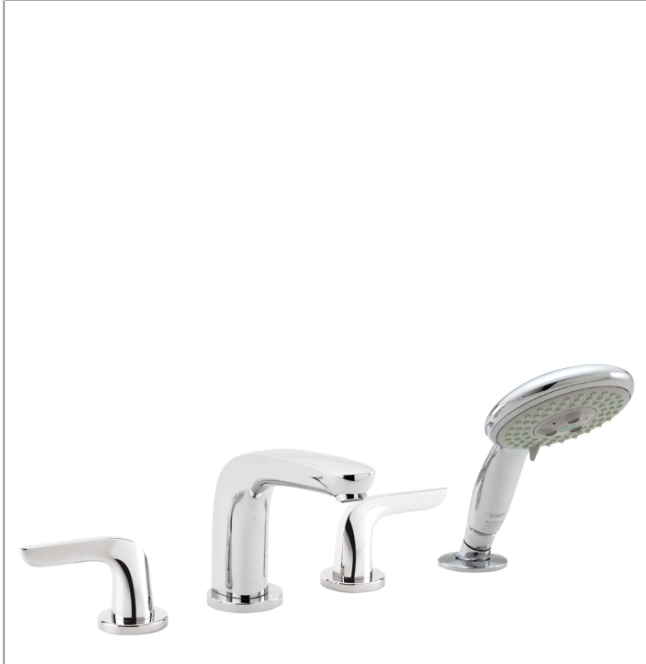

Allegro E

Trim, 4-Hole Roman Tub Set

Finishes : **Chrome** Part no. : **04184000**

Description

Required accessories

- Rough, 4-Hole Roman Tub Set (#06646USA)

Item details

List Price \$ 550.00

Product image

Scale drawing

Allegro E

Trim, 4-Hole Roman Tub Set

Finishes : **Chrome** Part no. : **04184000**

Exploded drawing

Year of production: >05/08

Allegro E

Trim, 4-Hole Roman Tub Set

Finishes : **Chrome** Part no. : **04184000**

Spare parts list

Year of production: >05/08

Pos.	Description	Part no.	Price	PU
1	aerator M24x1 (25 l/min)	13956000	\$ 12.00	1
2	hollow set screw M6x6	97660000	\$ 7.00	1
3	diverter knob	98707000	\$ 23.00	1
4	escutcheon Ø 70 mm	97779000	\$ 54.00	1
5	selector assy	96775000	\$ 64.00	1
6	handle fixing set	94184000	\$ 9.00	1
7	escutcheon	31098000	\$ 40.00	1
8	filter packing	94246000	\$ 7.00	1
9	shower holder	28071000	\$ 35.00	1
10	set of non return valves DW 15	94074000	\$ 18.00	1
11	escutcheon Ø 52 mm	97159000	\$ 40.00	1
a	base body	06646000	-	1