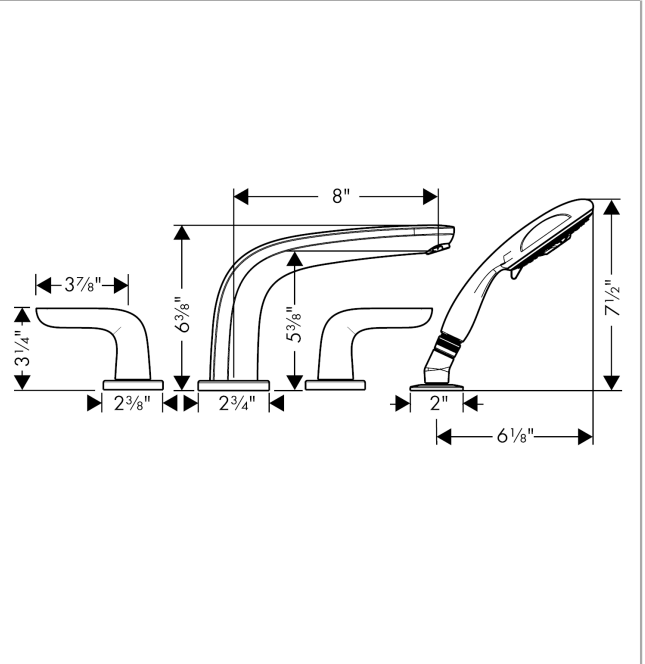

Allegro E

Trim, 4-Hole Roman Tub Set

Finishes : **Chrome** Part no. : **04184000**

Description

Required accessories

- Rough, 4-Hole Roman Tub Set (#06646USA)

Item details

List Price \$ 550.00

Product image

Scale drawing

Allegro E

Trim, 4-Hole Roman Tub Set

Finishes : **Chrome** Part no. : **04184000**

Exploded drawing

Year of production: >05/08

Allegro E

Trim, 4-Hole Roman Tub Set

Finishes : **Chrome** Part no. : **04184000**

Spare parts list

Year of production: >05/08

Pos.	Description	Part no.	Price	PU
1	aerator M24x1 (25 l/min)	13956000	\$ 12.00	1
2	hollow set screw M6x6	97660000	\$ 7.00	1
3	diverter knob	98707000	\$ 23.00	1
4	escutcheon Ø 70 mm	97779000	\$ 54.00	1
5	selector assy	96775000	\$ 64.00	1
6	handle fixing set	94184000	\$ 9.00	1
7	escutcheon	31098000	\$ 40.00	1
8	filter packing	94246000	\$ 7.00	1
9	shower holder	28071000	\$ 35.00	1
10	set of non return valves DW 15	94074000	\$ 18.00	1
11	escutcheon Ø 52 mm	97159000	\$ 40.00	1
a	base body	06646000	-	1